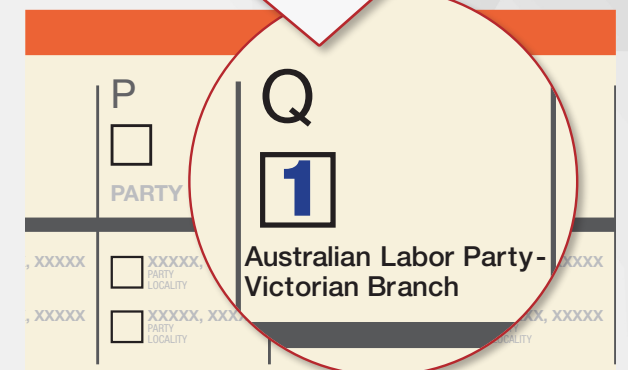

Authorised by C. Ford, ALP, 438
Docklands Drive, Docklands VIC 3008.
Printed by Kosdown Printing, 10 Rocklea
Drive, Port Melbourne 3207. Registered
by the Victorian Electoral Commission.

For more information
about me scan the
QR code:

**Doing What
Matters**

Victorian
Labor